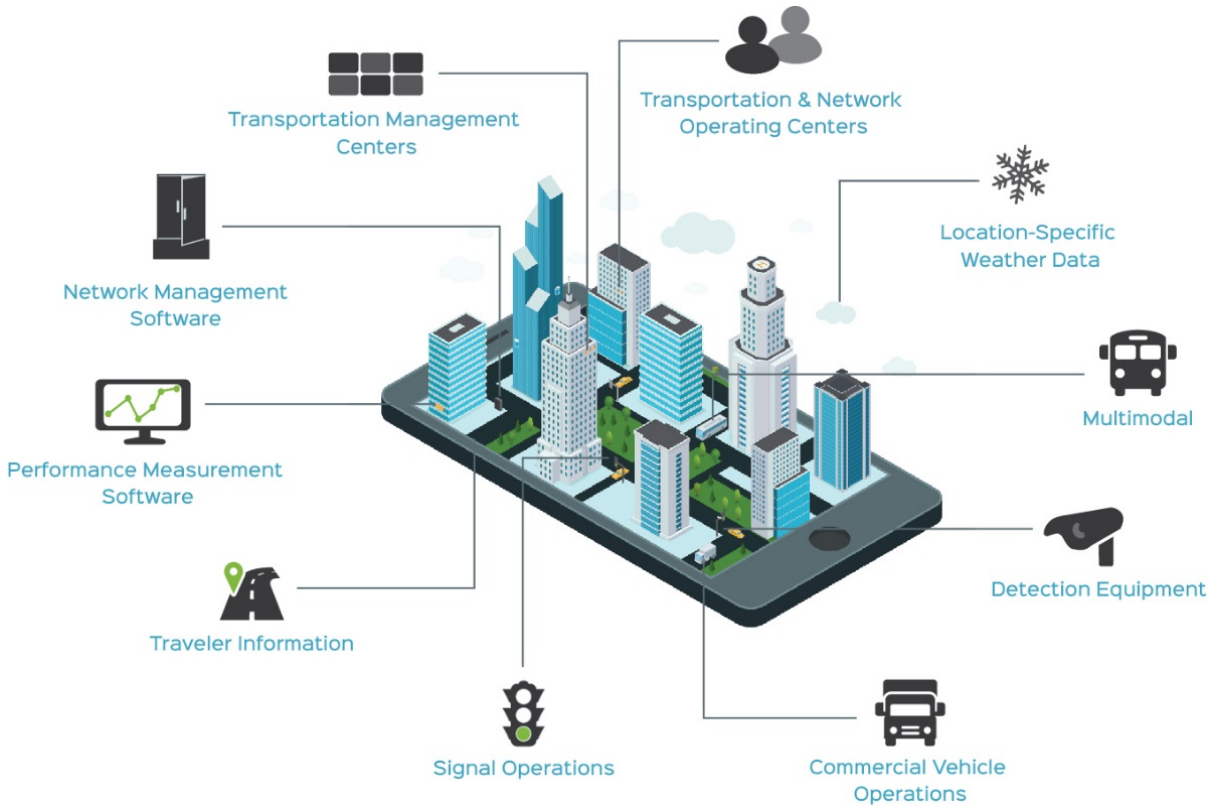

iteris[®]

Smart Communities

Innovating Through Informatics

Detection and Management Solutions

80s – 90s
Synchronized
Signals

90s – 10s
Remote Sensing

10s +
Connected
Transportation

Providing the Pathway
for
Connected Vehicles in
Smart Communities

In Action

Actively involved in
**3 CONNECTED
VEHICLE** test facilities

21 Transportation Management
Centers designed and
integrated since 2005

Designed, deployed and equipped
over **1/3** of the signalized
intersections in the U.S.

Smart City Transportation Components

Delivering

- Iteris powers the 511 and Advanced Traveler Information Systems (**ATIS**) in **15 U.S. states**
- Commercial Vehicle Operations (CVO) software across **43 states**
- Performance Measurement Software actively deployed across **21 states**