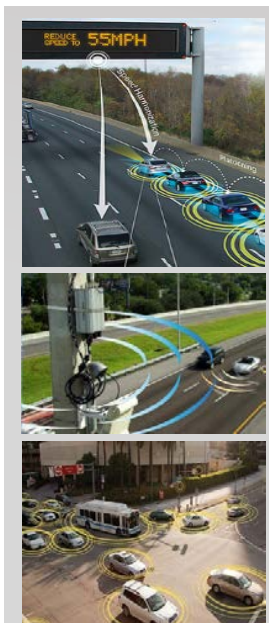

iteris[®]

Smart Communities

Innovating Through Informatics

Detection and Management Solutions

80s – 90s
Synchronized
Signals

90s – 10s
Remote Sensing

10s +
Connected
Transportation

Providing the Pathway
for
Connected Vehicles in
Smart Communities

In Action

Actively involved in
**3 CONNECTED
VEHICLE** test facilities

21 Transportation Management
Centers designed and
integrated since 2005

Designed, deployed and equipped
over **1/3** of the signalized
intersections in the U.S.